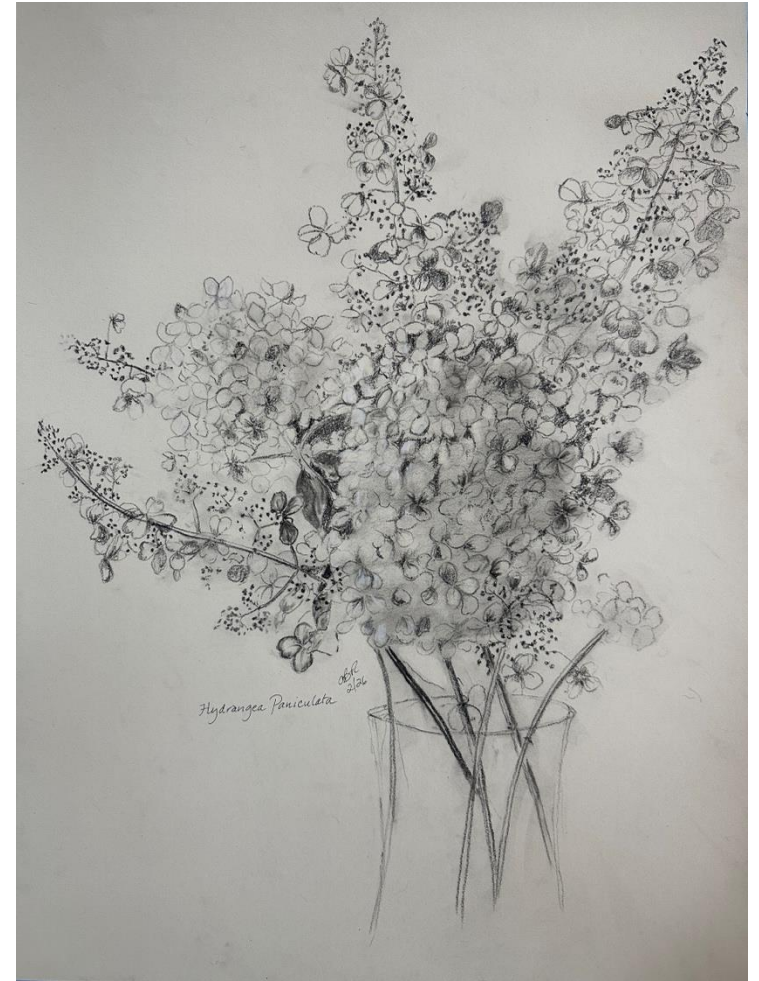

A watercolor illustration of a bouquet of pink and red flowers, including a large pink rose and several smaller blossoms, set against a light background. The painting style is soft and painterly, with visible brushstrokes and a gentle color palette.

CAROLINE RUSHFORTH

Portfolio

# FLORA AND FAUNA

Rose

Colored Pencil

HYDRANGEA  
PANICULATA

Charcoal